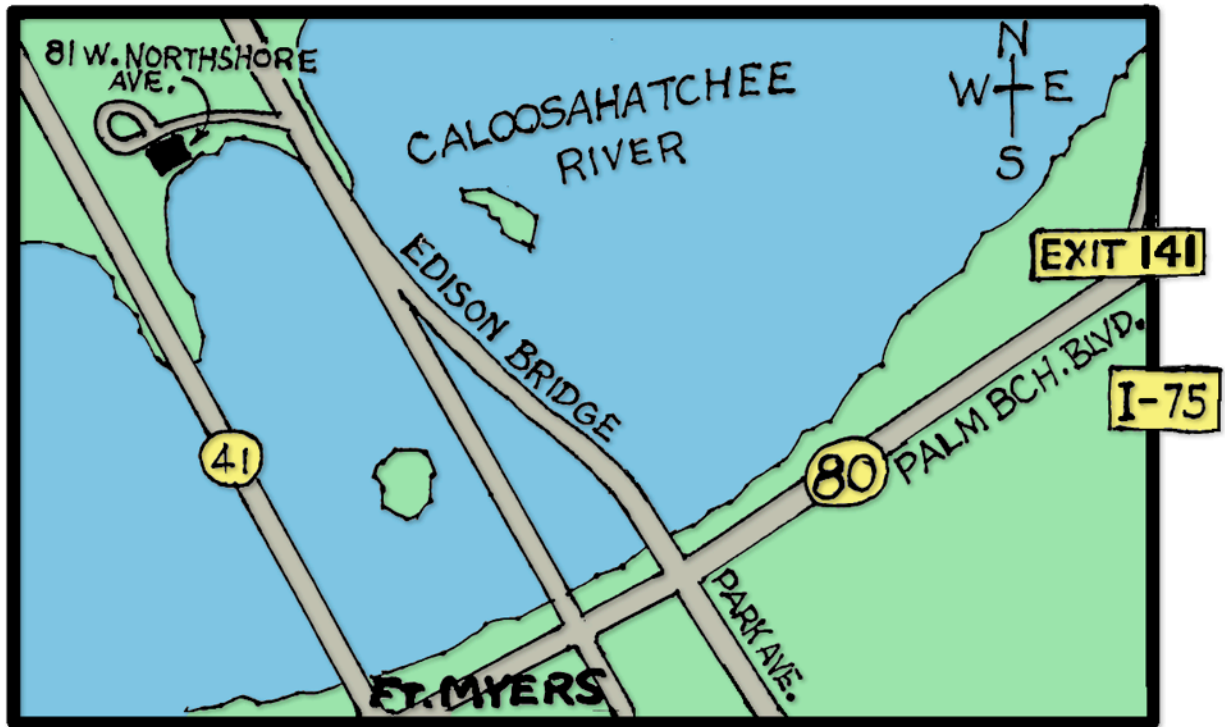

Directions to Greg's Studio

Take Exit 141 west off I-75 onto Palm Beach Blvd (Rt 80), and drive 4.9 miles.

Turn RIGHT at Park Avenue and go across the Edison Bridge, 1.3 miles.

Then, make the FIRST LEFT over the Edison Bridge onto West North Shore Avenue.

Go to the Converted White House on the river--

Greg's Studio, 81 West North Shore Avenue, North Fort Myers.